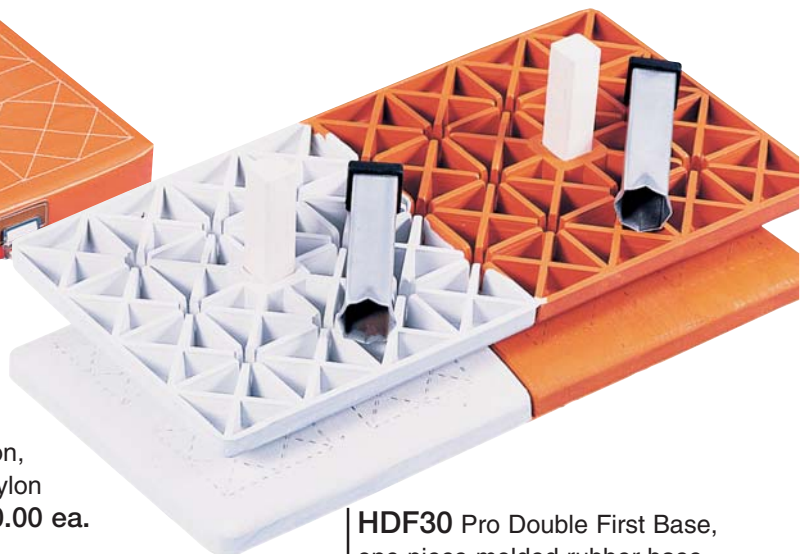

DFB42 Same as DFB53 except size 30" x 14" x 2" **46.00 ea.**

HDF30 Pro Double First Base, one piece molded rubber base, simulated quilted top, 30" x 15" x 3", 2 posts & anchors. . . . **152.00 ea.**

BG1150 11 1/2 inch fielder's glove. Ultra-soft leather shell & palm, single post web, fastback design, rawhide lacing & welting, velcro wrist closure to custom fit any size hand.
 44.00 ea.