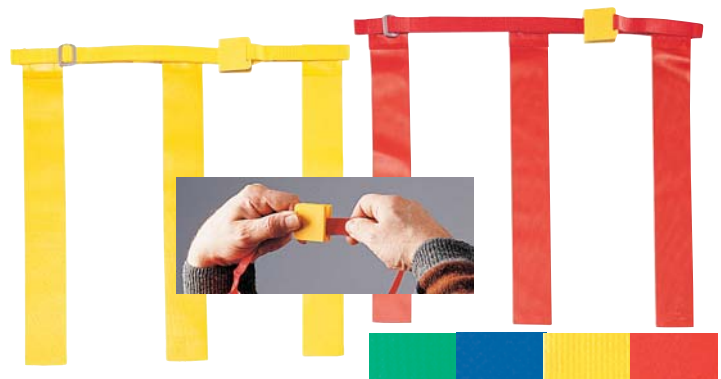

TRIPLE FLAG SETS One-piece design, 3 flags permanently attached to web belt, entire belt comes off, quick-release snap buckle, available in colors: blue, green, red and yellow.

TTY3 Youth size, 25" to 31", pak 12. . . . . 3.10 set
TTA4 Adult size, 32" to 42", pak 12. . . . . 3.30 set
TTXL5 Extra large size, 42" to 48", pak 12. . . . . 3.50 set