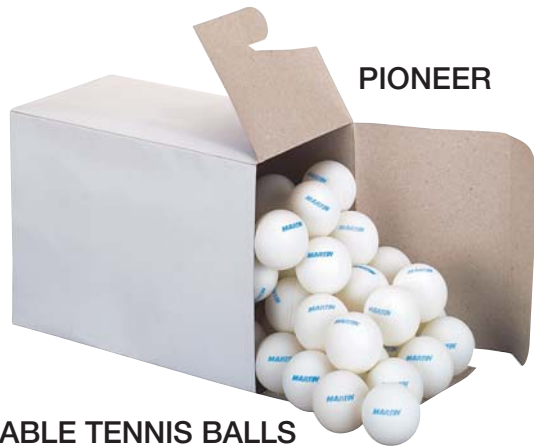

PIONEER

TABLE TENNIS BALLS
PIONEER Durable school ball, pak 1/2 gross to a box.
Sold by the gross only, 40mm ..... 39.00 gr.