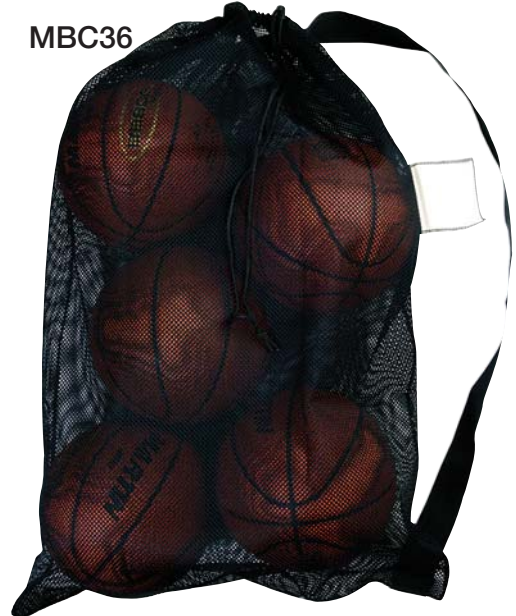

SB2412. 23.00 ea.

ALL SPORTS CARRY BAG

- Durable 600 Denier Nylon.
- Size: 26" L x 13" H x 12" W.
- Oversized double zippers on all pockets.
- U-shaped top opening for easy access to large main compartment.
- Two end zippered mesh pockets for ventilation.
- Large front zippered mesh pocket.
- Removable & adjustable padded carry strap for comfort.
- Rubberized bottom for durability.
- Large area for screen-printing or embroidery.
- Display pak.
- Colors: Black, Navy, Red & Royal

SB26 36.00 ea.

SB26

APB36C

Close-up view of lock and I.D. tag.

MBC36

ALL PURPOSE BAG

Same as APB36C except w/ HEAVY CARRYING STRAP. Colors: Black, White. MBC36 24" x 36"10.50 ea.

ALL PURPOSE BAGS - available in 10 colors

- Small mesh opening-suitable for screen printing.
- Heavy drawstring w/plastic lock closure.
- I.D. tag for easy identification.
- Can be used as equipment, laundry or ball bag.
- Display pak

APB36C Size: 24" x 36" 9.00 ea.
 APB45C Size: 36" x 45" 14.50 ea.

MESH BAG

APB20 15" x 20", White only.. 5.50 ea.

BALL CARRY NETS

BCN1 Heavy duty 4" mesh w/ drawstring, holds 8 basketballs or 12 volleyballs, size 24" x 36" 4.50 ea.

MD1536 MESH ZIPPER DUFFLE BAG 15" x 36", 100% nylon, small mesh, shoulder strap, available in black, gold, green, red & royal, in display17.00 ea.