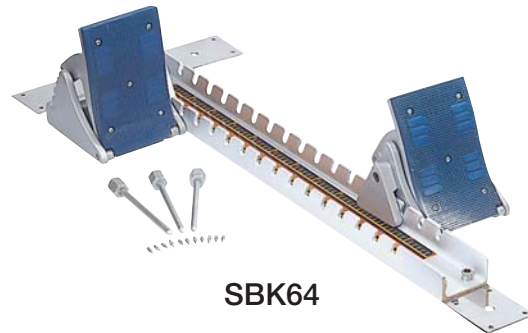

STARTING BLOCK
SBK64 Championship Model 4" wide PVC rubber mounted pedals with easy spring adjustment at four different angles, 3" aluminum rail with thick slotted channel, anchor pins & all weather spikes included. . . . . 220.00 ea.