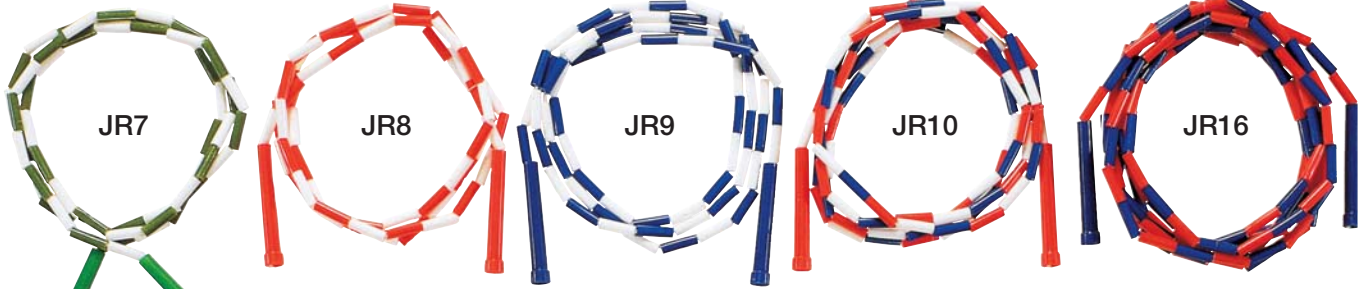

PLASTIC

Unbreakable sections,
heavy nylon jump rope . . . pak 12.

JR7	7'	2.60 ea.	JR10	10'	3.40 ea.
JR8	8'	2.90 ea.	JR16	16'	5.00 ea.
JR9	9'	3.10 ea.