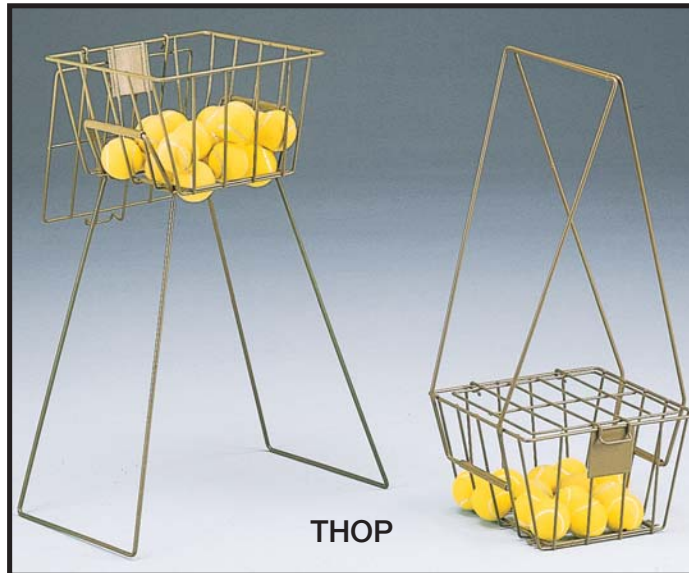

..... 182.00 ea.

THOP

TENNIS HOPPER

THOP Holds 70 balls, can be used as ball retriever or handles can be folded down for ball dispenser. . 42.00 ea.

TS1

TS1 TENNIS CENTER STRAP

Fine quality 2 1/8" nylon webbing. Adjustable with snap-hook.