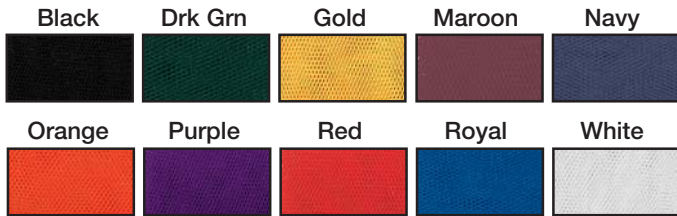

SB26 36.00 ea.

SB26

APB36C

Close-up view of lock and I.D. tag.

NEW Heavyweight Mesh

MBC36

ALL PURPOSE BAG

Same as APB36C except w/ HEAVY CARRYING STRAP. Colors: Black, White. MBC36 24" x 36"10.50 ea.