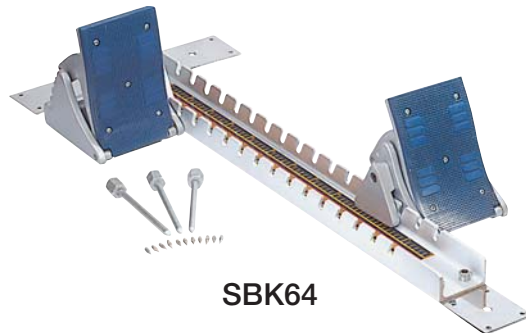

STARTING BLOCK
SBK64 Championship Model 4" wide PVC rubber mounted pedals with easy spring adjustment at four different angles, 3" aluminum rail with thick slot channel, anchor pins & all weather spikes included. . . . . 220.00 ea.