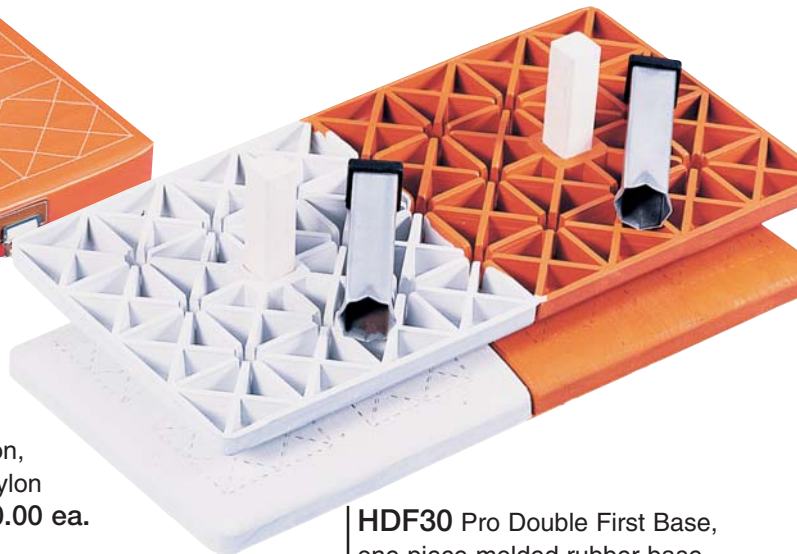

HPE3 Home Plate Extension...13.50 ea.

double first bases

DFB53 Double First Base, reduces risk of collision, 30" x 15" x 3", quilted vinyl coated nylon shell, 3 nylon web straps and 3 spikes. 50.00 ea.

DFB42 Same as DFB53 except size 30" x 14" x 2" 46.00 ea.