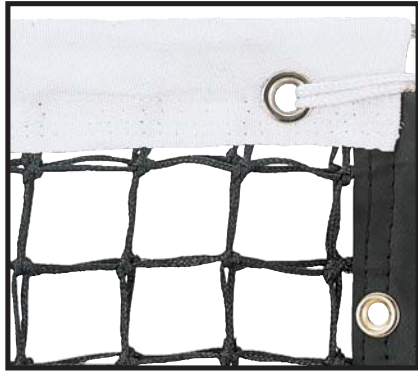

T113 Jr. Midsized aluminum, nylon strings, pvc grip, 24", lightweight and durable . . 21.00 ea.

JRT2100 Jr. Midsized, 21", aluminum, nylon strings, pvc grip, small sized grip & lightweight frame make this racket ideal for use by small children. 20.00 ea.