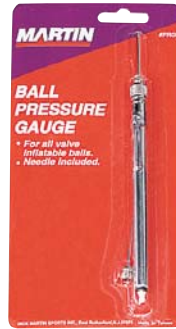

PRG1 PRESSURE GAUGE checks ball pressure, needle included, blister card.....7.50 ea.