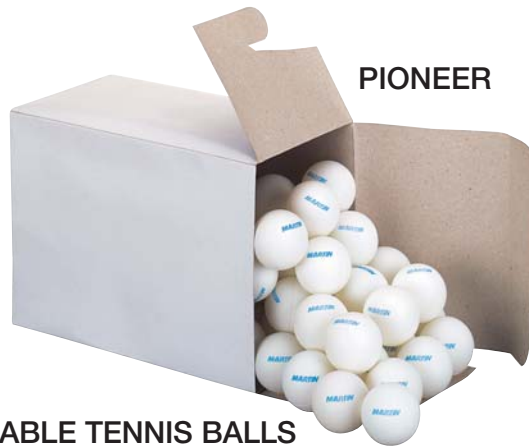

PIONEER

TABLE TENNIS BALLS

PIONEER Durable school ball, pak 1/2 gross to a box.
Sold by the gross only, 40mm 39.00 gr.

1 STAR Excellent quality for all play, pak tube of 6.3.60 tb.

2 STAR Double Happiness, Tournament quality, approved by the C.T.T.A., 40 mm, pak tube of 6.6.00 tb.