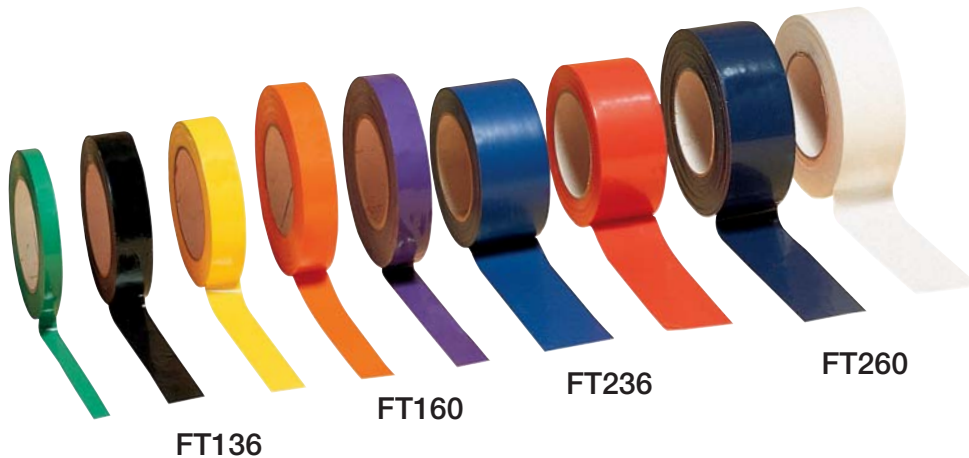

WRIST LANYARDS

- **WLD6** Heavy nylon with metal swivel & clip, black, pak 1 dz. . . . . **7.50 dz.**

FLOOR MARKING TAPE

Heavy gauge, colored vinyl, black, navy, royal, green, orange, red, white and yellow.

FT160, FT260 Also available in purple.

- **FT136** 1 inch x 36 yards. . . **4.00 ea.**
- **FT236** 2 inch x 36 yards. . . **7.60 ea.**
- **FT160** 1 inch x 60 yards. . . **6.00 ea.**
- **FT260** 2 inch x 60 yards. . **12.00 ea.**