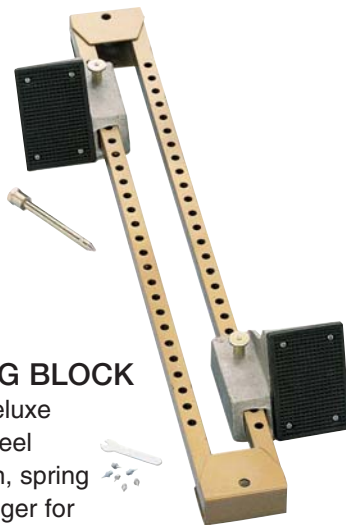

STARTING BLOCK
SBK32 Deluxe Model all steel construction, spring loaded plunger for easy pedal adjustment and secure locking. Pedals have riveted rubber pads for traction, track spikes included for all-weather and cinder tracks. . . . . 95.00 ea.