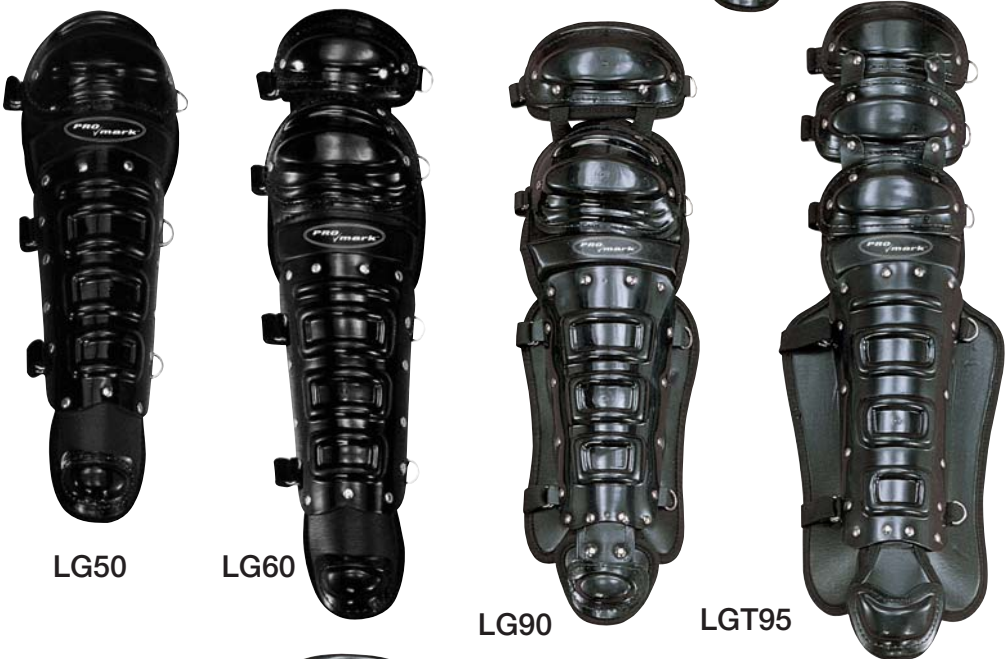

BG1200 12 inch fielder's glove. Ultra-soft leather shell & palm, solid one-piece web, fastback design, rawhide lacing & welting, velcro wrist closure to custom fit any size hand.
 50.00 ea.

BG1250 12 1/2 inch fielder's glove. Ultra-soft leather shell & palm, basket web, fastback design, rawhide lacing & welting, velcro wrist closure to custom fit any size hand.
 54.00 ea.

BG1300 13 inch fielder's glove. Ultra-soft leather shell & palm, dual post pro H web, fastback design, rawhide lacing & welting, velcro wrist closure to custom fit any size hand.
 58.00 ea.

BG135 13 1/2 inch fielder's glove, all leather shell & web, basket web..... 52.00 ea.

LG10 LG20 LG30 LG40

LG50 LG60 LG90 LGT95

LG110 LGD112

KC9

LEG GUARDS

- LG10 Age 7-10, black only. 37.00 pr.
- LG20 Age 7-10, double knee cap, black only. 50.00 pr.
- LG30 Age 10-12, black only. 45.00 pr.
- LG40 Age 10-12, double knee cap, black only. 57.00 pr.
- LG50 Age 12-16, black, 54.00 pr.
- LG60 Age 12-16, double knee cap, black only. 66.00 pr.
- LG90 Major League, double knee cap, side wings black only 78.00 pr.
- LGT95 Pro Model, triple knee cap, side wings, black only. 90.00 pr.