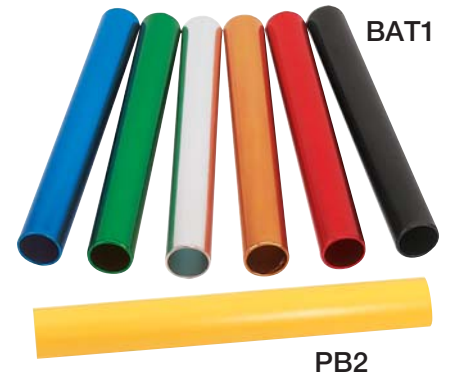

TALLY COUNTER
TC99 4 digit with finger ring, can be reset to zero with easy turn-off knob. 8.50 ea.

BATONS
BAT1 Aluminum, official size & weight, black, blue, gold, green, red and silver, pak 6, 4.00 ea.
PB2 Plastic, yellow, pak 12, 2.00 ea.