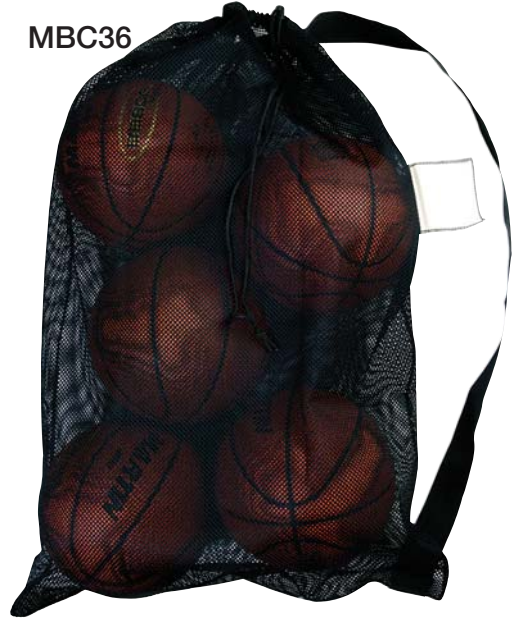

SB2412..... 23.00 ea.

ALL SPORTS CARRY BAG

- Durable 600 Denier Nylon.
- Size: 26" L x 13" H x 12" W.
- Oversized double zippers on all pockets.
- U-shaped top opening for easy access to large main compartment.
- Two end zippered mesh pockets for ventilation.
- Large front zippered mesh pocket.
- Removable & adjustable padded carry strap for comfort.
- Rubberized bottom for durability.
- Large area for screen-printing or embroidery.
- Display pak.
- Colors: Black, Navy, Red & Royal

SB26 36.00 ea.

SB26

APB36C

Close-up view of lock and I.D. tag.

NEW Heavyweight Mesh

MBC36

ALL PURPOSE BAG

Same as APB36C except w/ HEAVY CARRYING STRAP. Colors: Black, White. MBC36 24" x 36"10.50 ea.

APB36C Size: 24" x 36" 9.00 ea.
 APB45C Size: 36" x 45" 14.50 ea.

MESH BAG

APB20 15" x 20", White only.. 5.50 ea.

BALL CARRY NETS

BCN1 Heavy duty 4" mesh w/ drawstring, holds 8 basketballs or 12 volleyballs, size 24" x 36" 4.50 ea.