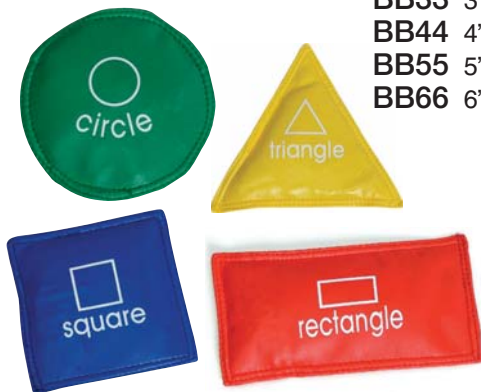

GEOMETRIC BEAN BAGS

GB55 soft cloth cover, 5" x 5", set consists of 3 each rectangles, squares, triangles & circles, set of 12. . . . .20.00 set